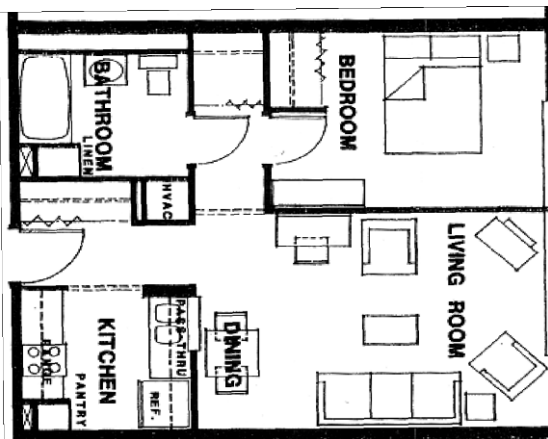

Goldberg B'nai B'rith Tower
Apartment Floor Plans

Efficiency Unit

Approximately 530 sq. feet

For single individuals only. Includes a kitchen, bathroom, large living room/bedroom. Many have a 5 ft. partition wall.

Accessible Unit

Approximately 550 sq. feet

Includes a kitchen, bathroom, living area/Bedroom. Features wider doorways, higher commode, lower closet shelves, cabinets designed for wheelchair bound. Some units have a roll-in shower.

One Bedroom Unit

Approximately 550 sq. feet

Includes a kitchen, bathroom, living room, and bedroom.

Two Bedroom Unit

Approximately 750 sq. ft.