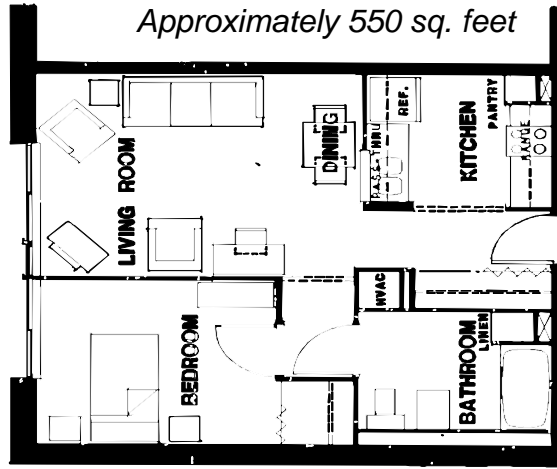

Goldberg B'nai B'rith Tower
Apartment Floor Plans

Efficiency Unit

Approximately 530 sq. feet

For single individuals only. Includes a kitchen, bathroom, large living room/bedroom. Many have a 5 ft. partition wall.

Accessible Unit

Approximately 550 sq. feet

Includes a kitchen, bathroom, living area/Bedroom. Features wider doorways, higher commode, lower closet shelves, cabinets designed for wheelchair bound. Some units have a roll-in shower.

One Bedroom Unit

Approximately 550 sq. feet

Includes a kitchen, bathroom, living room, and bedroom.

Two Bedroom Unit

Approximately 750 sq. ft.